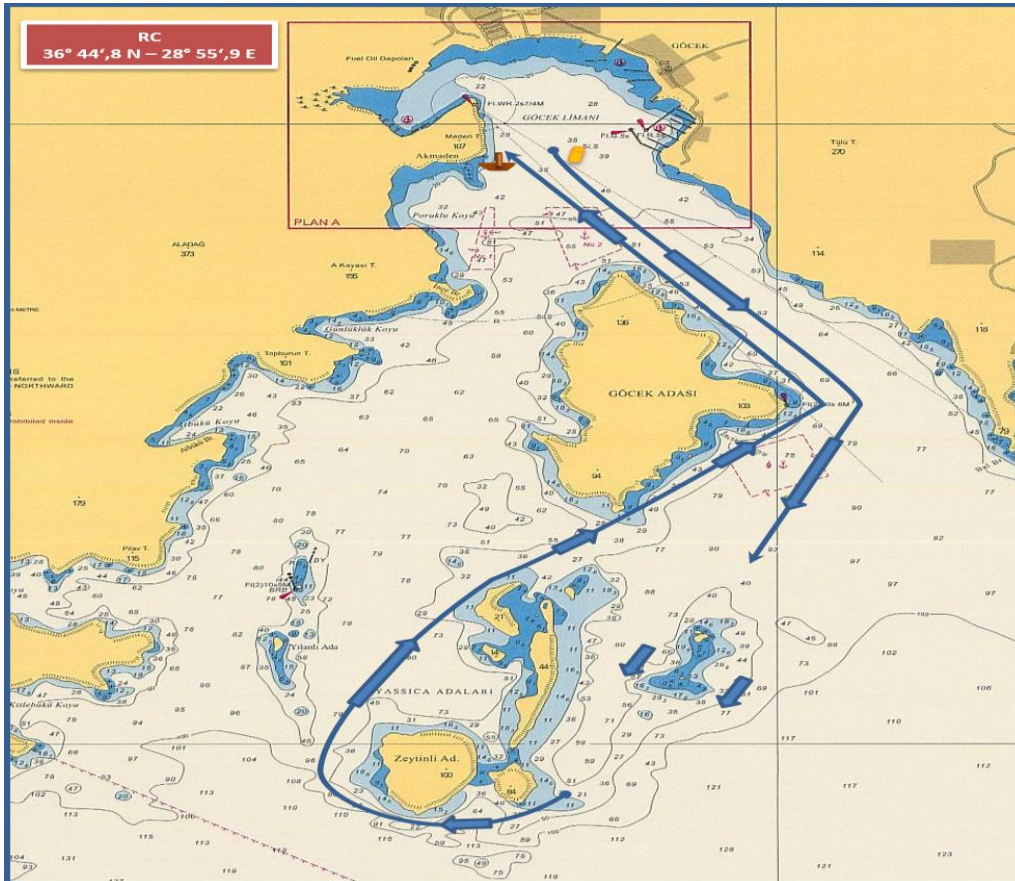

COURSE (ROTA) 2D - IRC CLASSES

IRC CLASSES

START (GOCEK)
GÖCEK ISLAND to starboard
IZ KAYASI to starboard
ZEYTİNLİ ISLAND to starboard
YASSICA ISLAND to starboard
GÖCEK ISLAND to port
FINISH (GÖCEK)
DISTANCE : ~ 13,0 NM

START (GÖCEK)
GÖCEK ADASI sancakta
İZ KAYASI sancakta
ZEYTİNLİ ADASI sancakta
YASSICA ADALARI sancakta
GÖCEK ADASI iskelede
FINISH (GÖCEK koy içi)
MESAFE : ~ 13,0 DM

COURSE (ROTA 2D) – IRC CHARTER & CHARTER & FRESHMAN CLASSES

IRC CHRT. & CHARTER & FRESHMAN CLASSES

START (GOCEK)
GOCEK ISLAND to starboard
ZEYTİNLİ ISLAND to starboard
YASSICA ISLAND to starboard
GOCEK ISLAND to port
FINISH (GOCEK)
DISTANCE : (~ 8,0 NM)

START (GÖCEK)
GÖCEK ADASI sancakta
ZEYTİNLİ ADASI sancakta
YASSICA ADALARI sancakta
GÖCEK ADASI iskelede
FINISH (GÖCEK)
MESAFE : (~ 8,0 DM)

The place of RC boat and marks at the starting and finishing lines are approximate.
Start ve finish hatlarındaki şamandıra ve komite botu yerleri yaklaşıkştir.