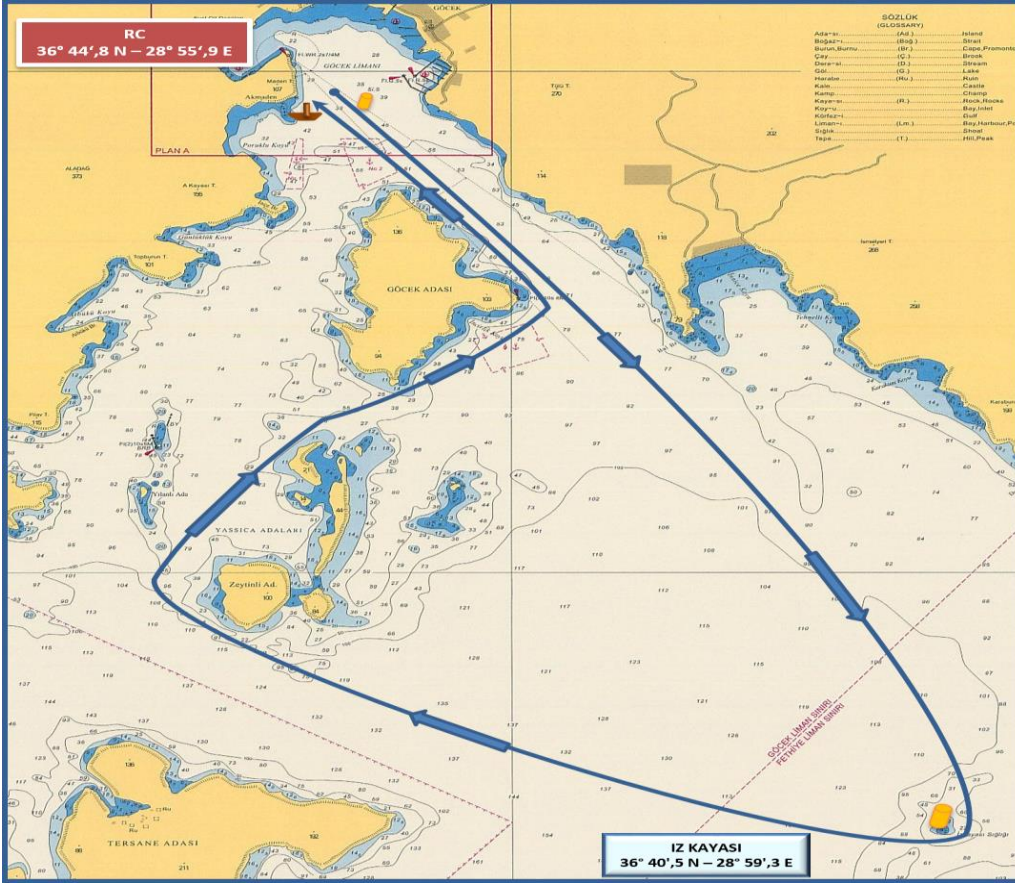

COURSE (ROTA) 2D - IRC CLASSES

IRC CLASSES

START (GOCEK)
GÖCEK ISLAND to starboard
IZ KAYASI to starboard
ZEYTİNLİ ISLAND to starboard
YASSICA ISLAND to starboard
GÖCEK ISLAND to port
FINISH (GÖCEK)
DISTANCE : ~ 13,0 NM

START (GÖCEK)
GÖCEK ADASI sancakta
İZ KAYASI sancakta
ZEYTİNLİ ADASI sancakta
YASSICA ADALARI sancakta
GÖCEK ADASI iskelede
FINISH (GÖCEK koy içi)
MESAFE : ~ 13,0 DM

COURSE (ROTA 2D) – IRC CHARTER & CHARTER & FRESHMAN CLASSES

IRC CHRT. & CHARTER & FRESHMAN CLASSES

START (GOCEK)
GOCEK ISLAND to starboard
ZEYTİNLİ ISLAND to starboard
YASSICA ISLAND to starboard
GOCEK ISLAND to port
FINISH (GOCEK)
DISTANCE : (~ 8,0 NM)

START (GÖCEK)
GÖCEK ADASI sancakta
ZEYTİNLİ ADASI sancakta
YASSICA ADALARI sancakta
GÖCEK ADASI iskelede
FINISH (GÖCEK)
MESAFE : (~ 8,0 DM)

The place of RC boat and marks at the starting and finishing lines are approximate.
Start ve finish hatlarındaki şamandıra ve komite botu yerleri yaklaşıkştir.