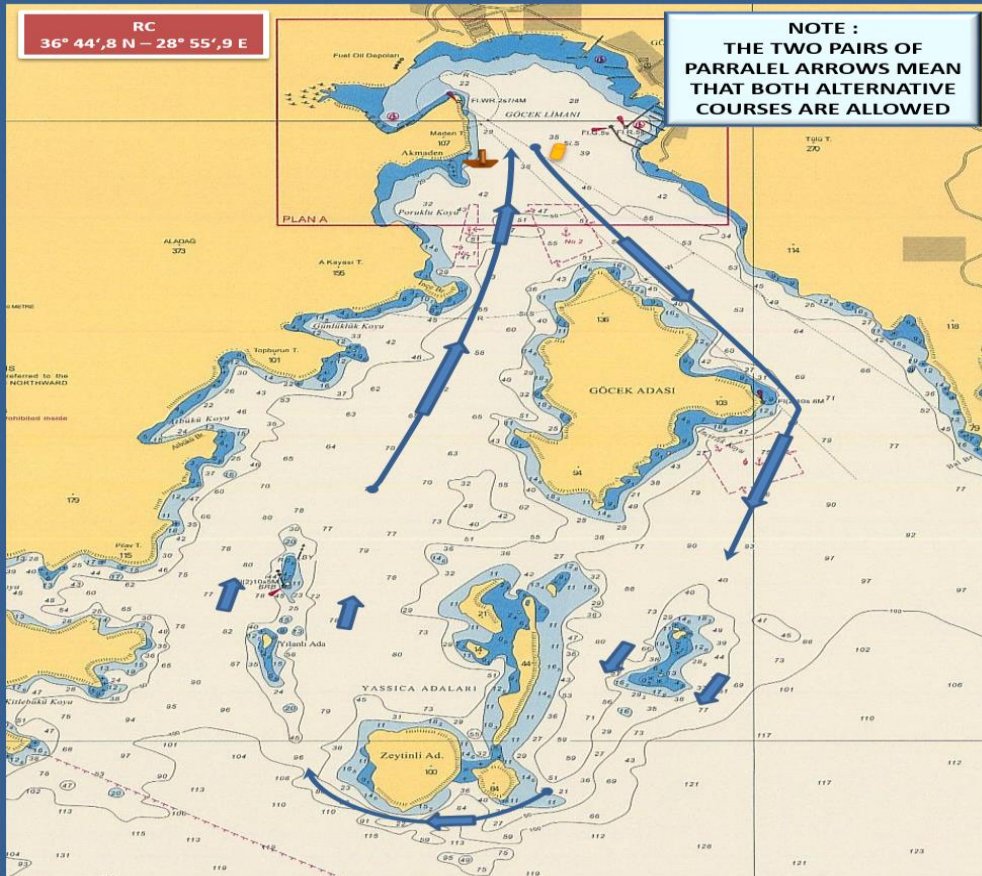

COURSE (ROTA) 2C - IRC CLASSES

IRC CLASSES

START (GÖCEK)
GÖCEK ISLAND to starboard
İZ KAYASI to starboard
ZEYTİNLİ ISLAND to starboard
YASSICA ISLAND to starboard
GÖCEK ISLAND to starboard
FINISH (GÖCEK)
DISTANCE : ~ 11,5 NM

START (GÖCEK)
GÖCEK ADASI sancakta
İZ KAYASI sancakta
ZEYTİNLİ ADASI sancakta
YASSICA ADALARI sancakta
GÖCEK ADASI sancakta
FINISH (GÖCEK koy içi)
MESAFE : ~ 11,5 DM

COURSE (ROTA) 2C - IRC CHARTER & CHARTER & FRESHMAN CLASSES

IRC CHRT. & CHARTER & FRESHMAN CLASSES

START (GOCEK)
GOCEK ISLAND to starboard
ZEYTİNLİ ISLAND to starboard
YASSICA ISLAND to starboard
GOCEK ISLAND to starboard
FINISH (GOCEK)
DISTANCE : (~ 7,5 NM)

START (GÖCEK)
GÖCEK ADASI sancakta
ZEYTİNLİ ADASI sancakta
YASSICA ADALARI sancakta
GÖCEK ADASI sancakta
FINISH (GÖCEK)
MESAFE : (~ 7,5 DM)