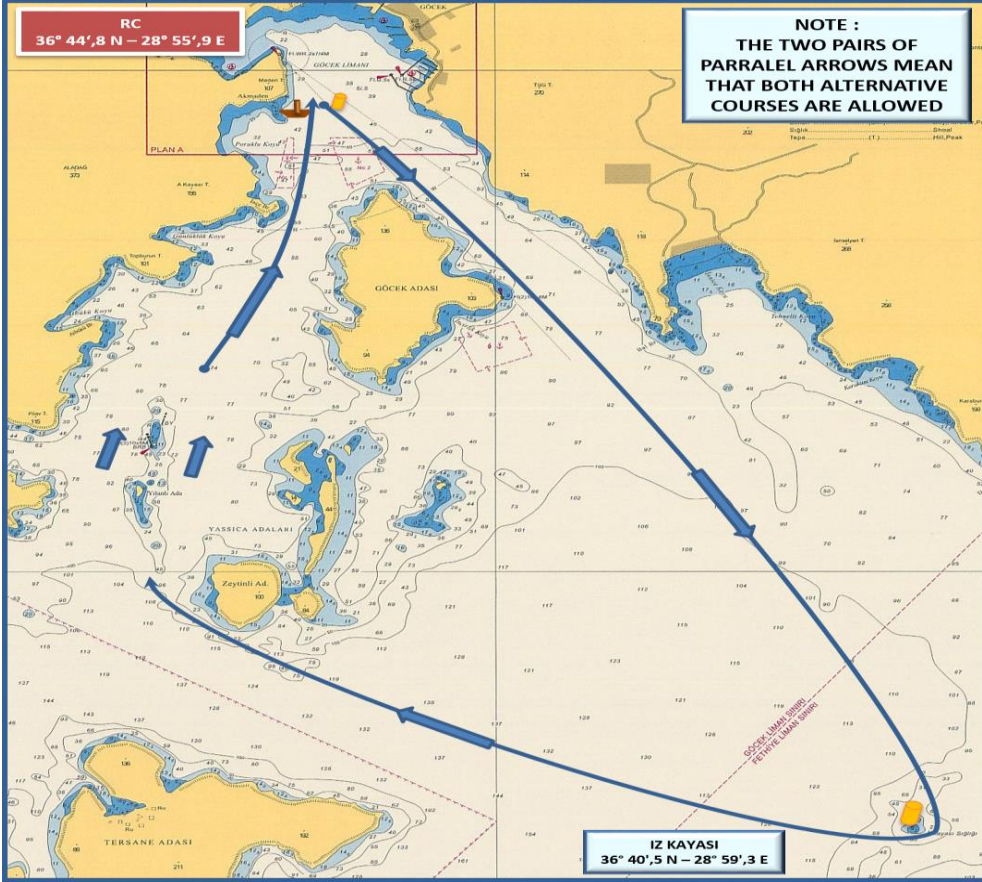

COURSE (ROTA) 2C - IRC CLASSES

IRC CLASSES

START (GÖCEK)
GÖCEK ISLAND to starboard
İZ KAYASI to starboard
ZEYTİNLİ ISLAND to starboard
YASSICA ISLAND to starboard
GÖCEK ISLAND to starboard
FINISH (GÖCEK)
DISTANCE : ~ 11,5 NM

START (GÖCEK)
GÖCEK ADASI sancakta
İZ KAYASI sancakta
ZEYTİNLİ ADASI sancakta
YASSICA ADALARI sancakta
GÖCEK ADASI sancakta
FINISH (GÖCEK koy içi)
MESAFE : ~ 11,5 DM

COURSE (ROTA) 2C - IRC CHARTER & CHARTER & FRESHMAN CLASSES

IRC CHRT. & CHARTER & FRESHMAN CLASSES

START (GOCEK)
GOCEK ISLAND to starboard
ZEYTİNLİ ISLAND to starboard
YASSICA ISLAND to starboard
GOCEK ISLAND to starboard
FINISH (GOCEK)
DISTANCE : (~ 7,5 NM)

START (GÖCEK)
GÖCEK ADASI sancakta
ZEYTİNLİ ADASI sancakta
YASSICA ADALARI sancakta
GÖCEK ADASI sancakta
FINISH (GÖCEK)
MESAFE : (~ 7,5 DM)