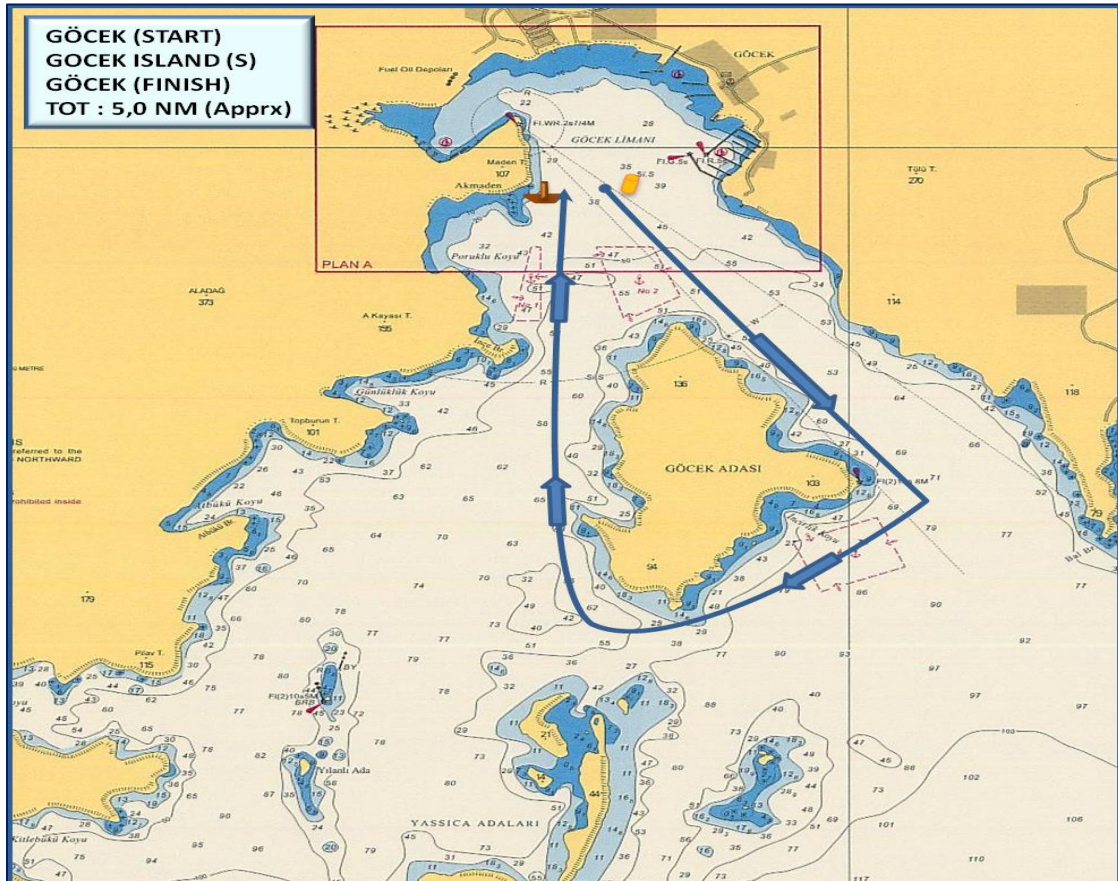

COURSE (ROTA) 2B - IRC CLASSES

IRC CLASSES

START (GÖCEK)
GÖCEK ISLAND to starboard
YASSICA ISLAND to starboard
ZEYTİNLİ ISLAND to starboard
YASSICA ISLAND to starboard
GÖCEK ISLAND to starboard
FINISH (GÖCEK)
DISTANCE : ~ 7,5 NM

START (GÖCEK)
GÖCEK ADASI sancakta
YASSICA ADALARI sancakta
ZEYTİNLİ ADASI sancakta
YASSICA ADALARI sancakta
GÖCEK ADASI sancakta
FINISH (GÖCEK koyu içi)
MESAFE : ~ 7,5 DM

COURSE (ROTA) 2B – IRC CHARTER & CHARTER & FRESHMAN CLASSES

IRC CHRT. & CHARTER & FRESHMAN CLASSES

START (GOCEK)
GOCEK ISLAND to starboard
FINISH (GOCEK)
(~ 5,0 NM)

START (GÖCEK)
GÖCEK ADASI sancakta
FINISH (GÖCEK)
(~ 5,0 DM)

The place of RC boat and marks at the starting and finishing lines are approximate.
Start ve finish hatlarındaki şamandıra ve komite botu yerleri yaklaşıkştir.