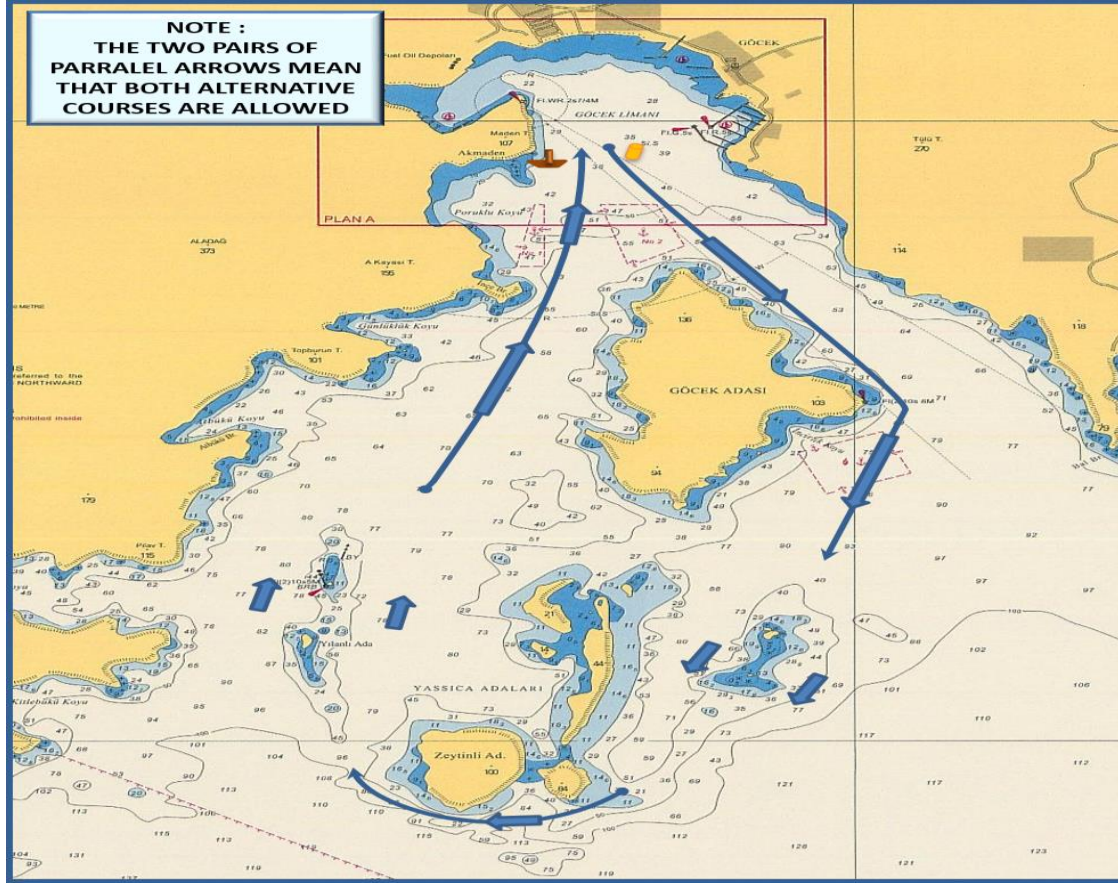

COURSE (ROTA) 2B - IRC CLASSES

IRC CLASSES

START (GÖCEK)
GÖCEK ISLAND to starboard
YASSICA ISLAND to starboard
ZEYTİNLİ ISLAND to starboard
YASSICA ISLAND to starboard
GÖCEK ISLAND to starboard
FINISH (GÖCEK)
DISTANCE : ~ 7,5 NM

START (GÖCEK)
GÖCEK ADASI sancakta
YASSICA ADALARI sancakta
ZEYTİNLİ ADASI sancakta
YASSICA ADALARI sancakta
GÖCEK ADASI sancakta
FINISH (GÖCEK koyu içi)
MESAFE : ~ 7,5 DM

COURSE (ROTA) 2B – IRC CHARTER & CHARTER & FRESHMAN CLASSES

IRC CHRT. & CHARTER & FRESHMAN CLASSES

START (GOCEK)
GOCEK ISLAND to starboard
FINISH (GOCEK)
(~ 5,0 NM)

START (GÖCEK)
GÖCEK ADASI sancakta
FINISH (GÖCEK)
(~ 5,0 DM)

The place of RC boat and marks at the starting and finishing lines are approximate.
Start ve finish hatlarındaki şamandıra ve komite botu yerleri yaklaşıkştir.