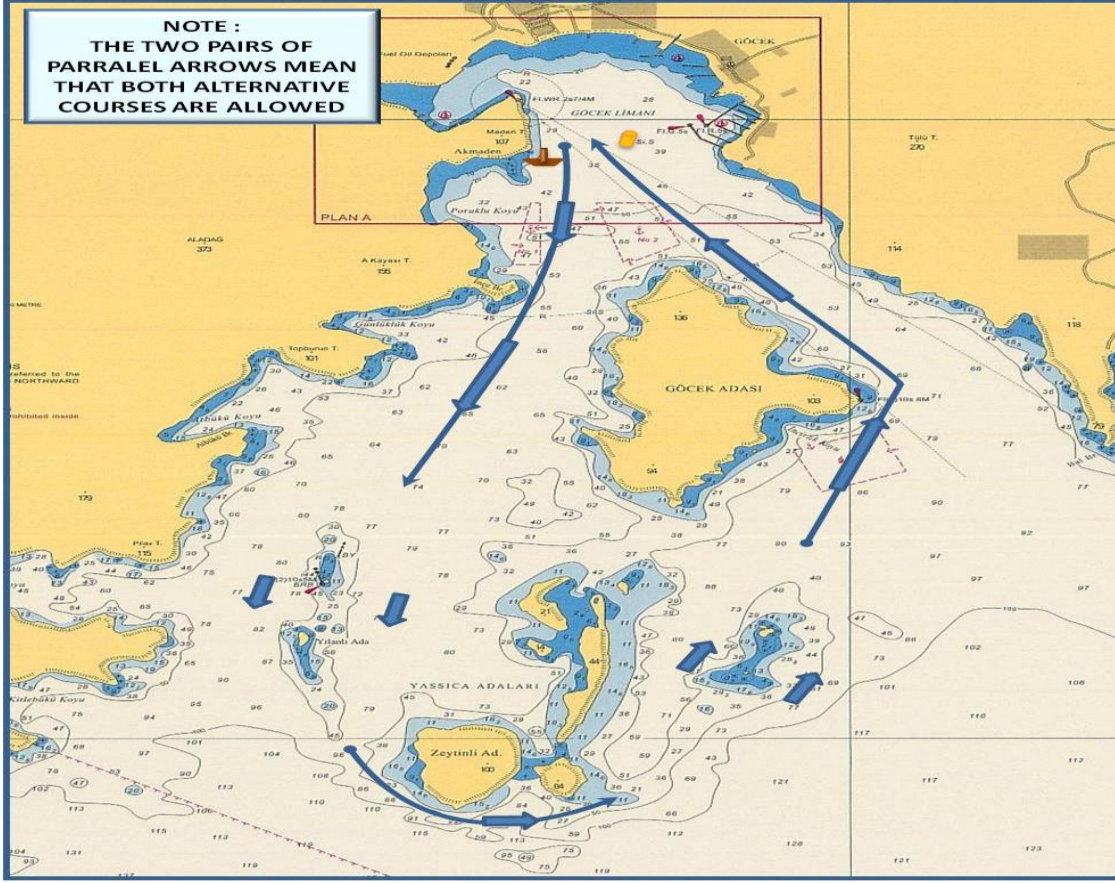

COURSE (ROTA) 2A - IRC CLASSES

IRC CLASSES

START (GÖCEK)
GÖCEK ISLAND to port
YASSICA ISLAND to port
ZEYTİNLİ ISLAND to port
YASSICA ISLAND to port
GÖCEK ISLAND to port
FINISH (GÖCEK)
DISTANCE : ~ 7,5 NM

START (GÖCEK)
GÖCEK ADASI iskelede
YASSICA ADALARI iskelede
ZEYTİNLİ ADASI iskelede
YASSICA ADALARI iskelede
GÖCEK ADASI iskelede
FINISH (GÖCEK koy içi)
MESAFE : ~ 7,5 DM

COURSE (ROTA) 2A – IRC CHARTER & CHARTER & FRESHMAN CLASSES

IRC CHRT. & CHARTER & FRESHMAN CLASSES

START (GOCEK)
GOCEK ISLAND to port
FINISH (GOCEK)
(~ 5,0 NM)

START (GÖCEK)
GÖCEK ADASI iskelede
FINISH (GÖCEK)
(~ 5,0 DM)

The place of RC boat and marks at the starting and finishing lines are approximate.
Start ve finish hatlarındaki şamandra ve komite botu yerleri yaklaşıktır.