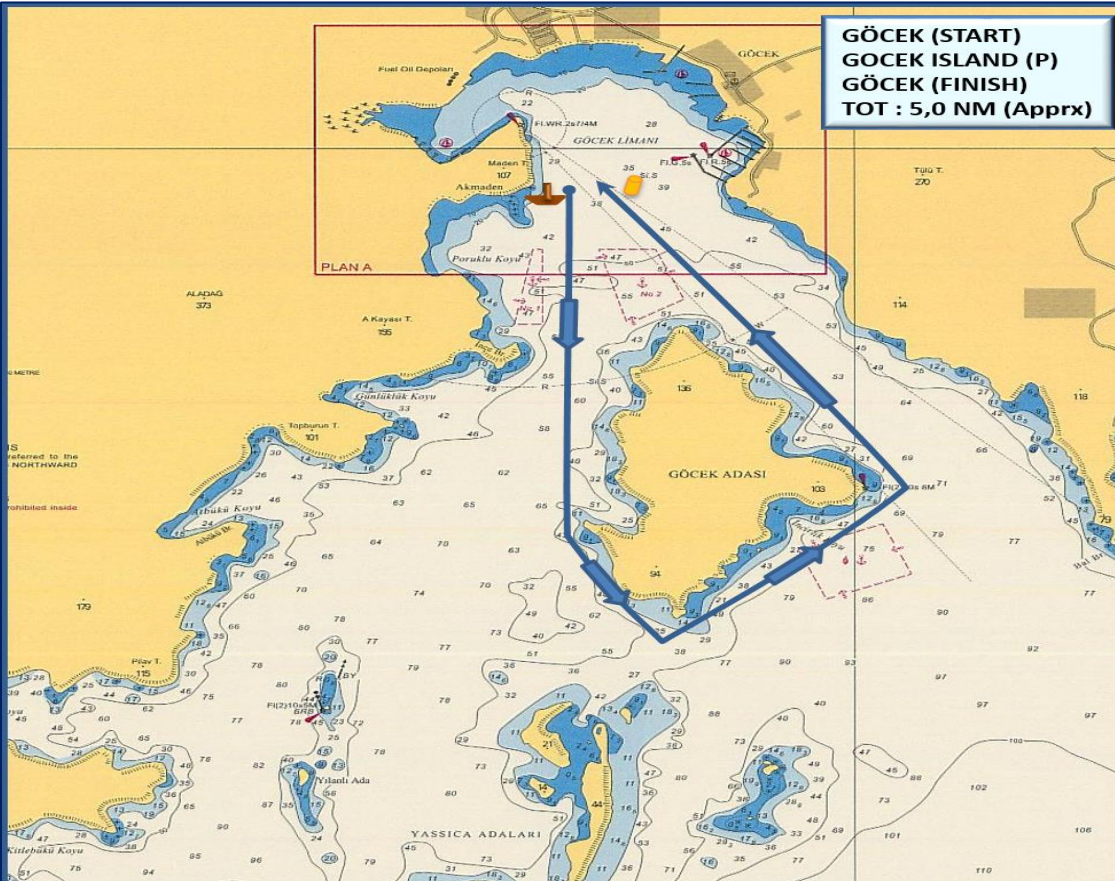

COURSE (ROTA) 2A - IRC CLASSES

IRC CLASSES

START (GÖCEK)
GÖCEK ISLAND to port
YASSICA ISLAND to port
ZEYTİNLİ ISLAND to port
YASSICA ISLAND to port
GÖCEK ISLAND to port
FINISH (GÖCEK)
DISTANCE : ~ 7,5 NM

START (GÖCEK)
GÖCEK ADASI iskelede
YASSICA ADALARI iskelede
ZEYTİNLİ ADASI iskelede
YASSICA ADALARI iskelede
GÖCEK ADASI iskelede
FINISH (GÖCEK koy içi)
MESAFE : ~ 7,5 DM

COURSE (ROTA) 2A – IRC CHARTER & CHARTER & FRESHMAN CLASSES

IRC CHRT. & CHARTER & FRESHMAN CLASSES

START (GOCEK)
GOCEK ISLAND to port
FINISH (GOCEK)
(~ 5,0 NM)

START (GÖCEK)
GÖCEK ADASI iskelede
FINISH (GÖCEK)
(~ 5,0 DM)

The place of RC boat and marks at the starting and finishing lines are approximate.
Start ve finish hatlarındaki şamandra ve komite botu yerleri yaklaşıktır.